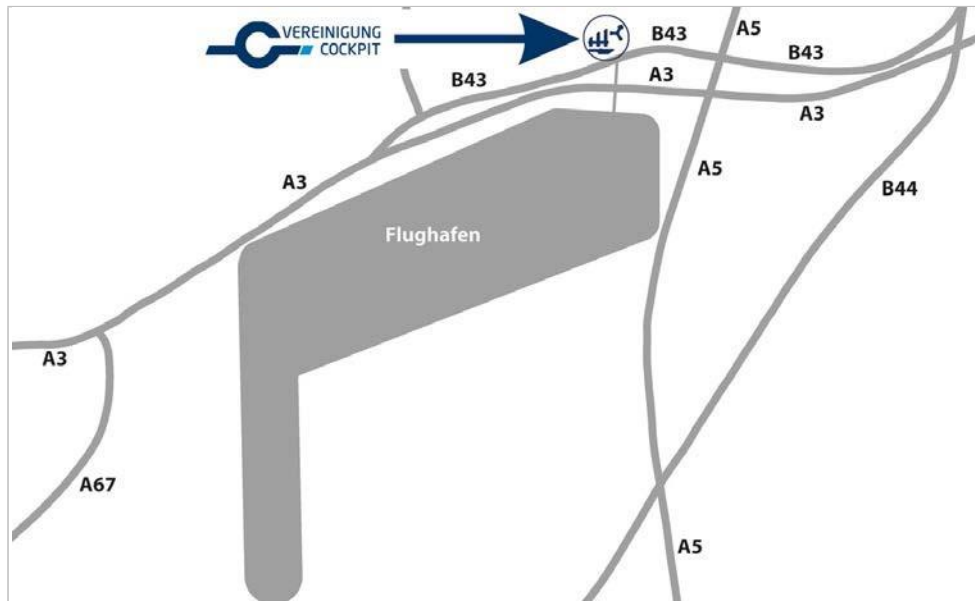

## Directions & address VC office

**Car:** Input GPS „Unterschweinstiege“. Parking available in a public garage „MAC Parkhaus“

**Flight:** The 24-hour shuttle service departs at terminal 1, area B, “arrival” and at terminal 2, area D/E, “arrival” every 20 minutes. The sign on the bus shows “Steigenberger Airport hotel / Main Airport Center (MAC).”